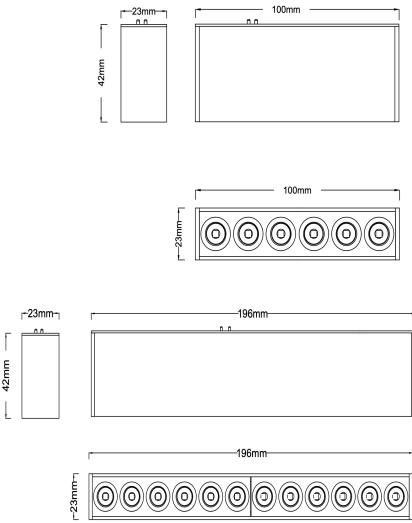

TECHNICAL DRAWINGS