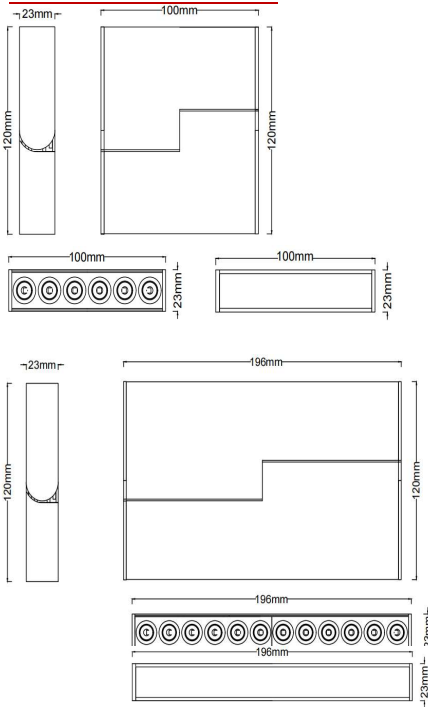

Fold series

IP20

TECHNICAL DRAWINGS

BRAND

LUXURY LED LIGHTING

DESCRIPTION

Thanks to Fold series' interpreting another presentation of spot lighting and wall washer, with its 90° foldable and elegant golden cutted design, available in both deep antiglare spot and opal Minimal glare and multiple light beams  
Elegant body coating and antiglare cover  
External dimming interface with Triac, 0/1-10V, Dali

FEATURES

Article Code: Fold series  
Color: Black/White  
Installation: Magnetic  
Environment: Indoor

General Specification

CCT: 2700K/3000K/4000K  
CRI: RA90  
LED: OSRAM  
DIM: Triac, 0/1-10V, Dali

AVAILABLE MODELS

Item	Power(w)	Size(mm)	Beam angle	Luminous Flux(Lm)
MT-FOLD6-B-3000	8W	100*23*120	20/34/48D	685Lm
MT-FOLD6-B-4000	8W	100*23*120	20/34/48D	685Lm
MT-FOLD6DFS-B-3000	8W	100*23*120	Diffuse	425Lm
MT-FOLD6DFS-B-4000	8W	100*23*120	Diffuse	425Lm

PACKAGE INFORMATION

Item	Qty/Ctn(pcs)	N.W/Ctn(kgs)	G.W/Ctn(kgs)	L*W*H(cm)
MT-FOLD6	18	5.1	6.4	42*32*14.5
MT-FOLD6DFS	18	4.7	6.3	42*32*14.5

LIGHT DISTRIBUTION

LUMINOUS INTENSITY DISTRIBUTION DIAGRAM