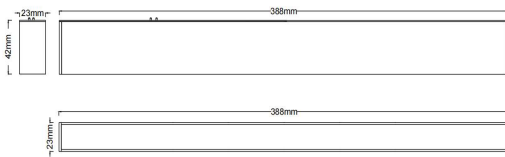

Linear series

IP20

TECHNICAL DRAWINGS

BRAND

LUXURY LED LIGHTING

DESCRIPTION

Opal lighting for general use and outlining
Average lighting on opal cover
Average performance within differernt length
External dimming interface with Triac,0/1-10V,Dali

FEATURES

Article Code: Linear series
Color: Black/White
Installation: Magnetic
Environment: Indoor

GENERAL SPECIFICATION

CCT: 2700K/3000K/4000K
CRI: RA90
LED: OSRAM
DIM: Triac,0/1-10V,Dali

AVAILABLE MODELS

Item	Power(w)	Size(mm)	Luminious Flux(Lm)
MT-LINEDFS-B-3f 15W		388*23*42	1015Lm
MT-LINEDFS-B-4f 15W		388*23*42	1015Lm

PACKAGE INFORMATION

Item	Qty/Ctn(pcs)	N.W/Ctn(kgs)	G.W/Ctn(kgs)	L*W*H(cm)
MT-LINEDFS	20	6.6	9	44.5*34.5*27