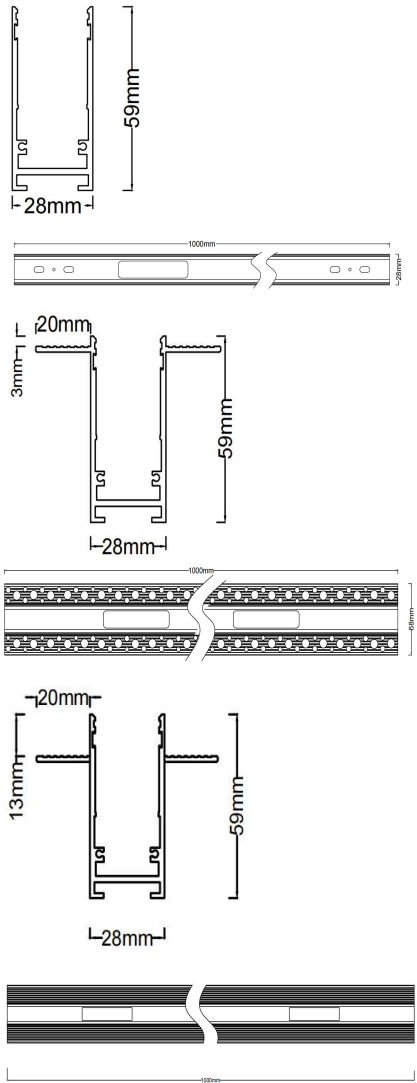

Profile series

IP20

TECHNICAL DRAWINGS

BRAND

LUXURY LED LIGHTING

DESCRIPTION

The ultimate in modern aesthetics. It isn't just about track rail, it's also about creating unique lighting configurations.

Thanks to different types of corners, the geometrical possibilities really are endless.

Even after installation, the magnetic track rails mean you can change the lighting configuration Whenever and however you want.

FEATURES

Article Code:	Track Profile
Color:	Black/White/Bronze
Environment:	Indoor

General Specification

Material	Aluminum
Color	RAL9011 Black /RAL9003 White
Input Voltage	24Vdc
Input Current	8A Max

AVAILABLE MODELS

Item	Size(mm)	Installation
MT-TRACK-S	2000*28*59	surface/pendant/recessed
MT-TRACK-R	2000*28*59	recessed

PACKAGE INFORMATION

Item	Qty/Ctn(pcs)	N.W/Ctn(kgs)	G.W/Ctn(kgs)	L*W*H(cm)
MT-TRACK-S	8	17.1	19.1	205*18.5*17
MT-TRACK-R	6	14.4	16.8	205*28.6*16

CONNECTORS