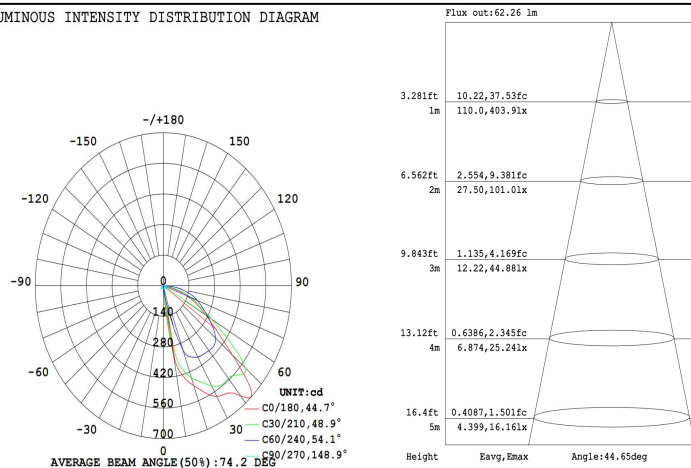

Item	Power(w)	Size(mm)	Luminous Flux(Lm)
MT-WASHER-B-3000	18W	290*23*54	1140Lm
MT-WASHER-B-4000	18W	290*23*54	1140Lm

PACKAGE INFORMATION

Item	Qty/Ctn(pcs)	N.W/Ctn(kgs)	G.W/Ctn(kgs)	L*W*H(cm)
MT-WASHER	20	6.3	8.9	35*34*26

LIGHT DISTRIBUTION

LUMINOUS INTENSITY DISTRIBUTION DIAGRAM

r series

all

) _____

2.694ft	82.12cm
5.389ft	164.24cm
8.083ft	246.36cm
10.78ft	328.49cm
13.47ft	410.61cm
Diameter	